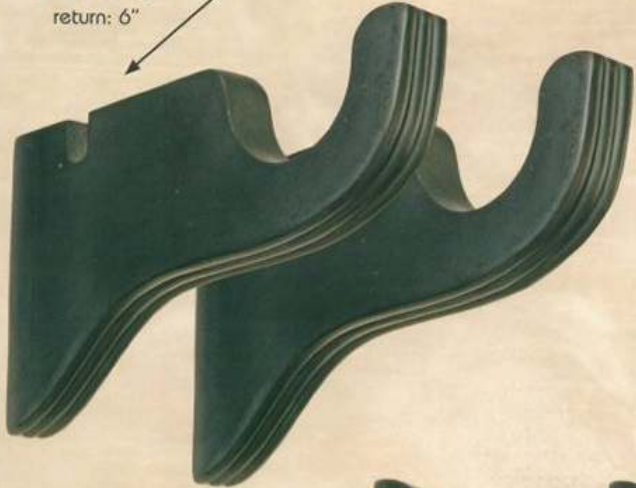

Custom Finished 2-Inch Compatible Bella Noir (Black) Brackets & Rings

WB6005-17 SHEER ROD CUTOUT
2" Bracket: Set/2
Ribbed
8" L x 1" W
return: 6"