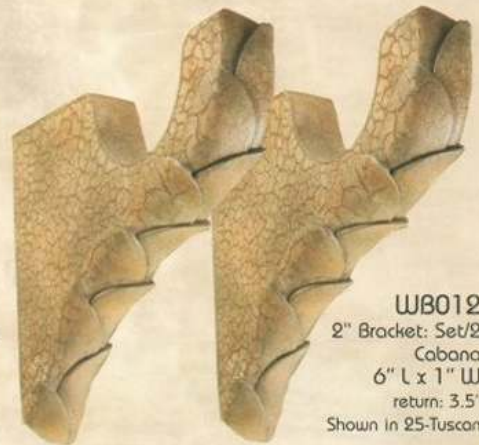

WR009

2" Rings: Set/4
Cabana
4" Diameter (outer)
Shown in 18-Palatial Gold

*Rings Sold In Sets of 4

WB6012

2" Bracket: Set/2
Cabana
8" L x 1" W
return: 6"
Shown in 25-Tuscan

*Brackets Sold In Pairs

WB012

2" Bracket: Set/2
Cabana
6" L x 1" W
return: 3.5"
Shown in 25-Tuscan