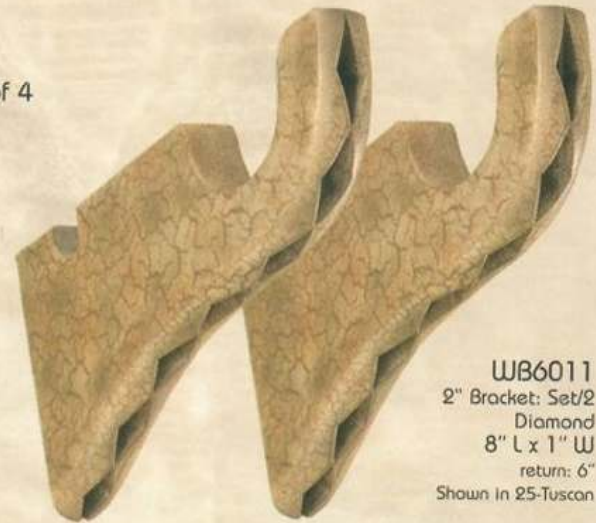

WB6011
2" Bracket: Set/2
Diamond
8" L x 1" W
return: 6"
Shown in 25-Tuscan