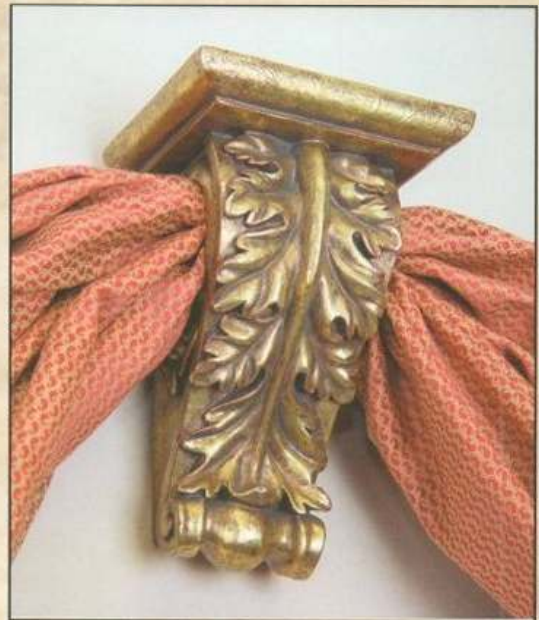

AS-Antique Silver

AW-Faux Wood

AG-Gilded Gold

WHT-Aged White

17-Black

Bracket is NOTCHED on the inside to accommodate a shear rod

SB6001

Support Bracket: Smooth
8" L x 6" W x 1.25" H
return: 6"
finishes: AS, AW, AG, WHT
Shown in AW-Faux Wood

*Support Brackets are sold individually

2 Inch Compatible Drapery Sconces

WS002AW-12

Sconce: Venetian
8.5" H x 4" W x 4" D
return: 2"
finishes: Only As Shown

*Available only as shown.

WS001

Sconce:
Corsica
6.5" H x 4" W x 4.5" D
return: 2"
finishes: AS, AW, AG, WHT
Shown in AG-Gilded Gold