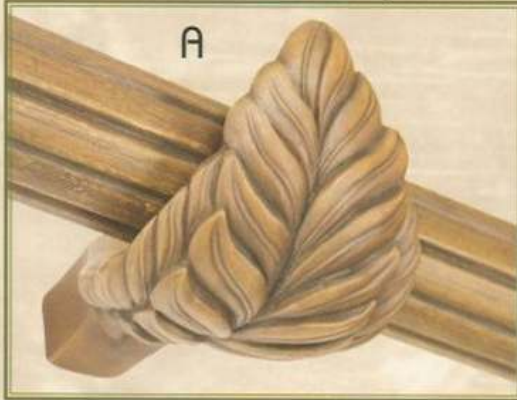

WB010
 2" Bracket: Set/2
 Smooth
 6" L x 1" W
 return: 3.5"
 Shown in 25-Tuscan

WB6010
 2" Bracket: Set/2
 Smooth
 8" L x 1" W
 return: 6"
 Shown in 25-Tuscan

*Poles are available in
 4 ft., 6 ft., and 8 ft.
 lengths*

WP301
 2" Smooth Pole 4 Foot
 48" L x 2" Diameter
 Shown in 18 & 25

WP302
 2" Smooth Pole 6 Foot
 72" L x 2" Diameter
 Shown in 18 & 25

WP303
 2" Smooth Pole 8 Foot
 96" L x 2" Diameter
 Shown in 18 & 25

WH007
 Rod Elbow:
 5" L x 2" W
 Shown in 18 & 25

2 Inch Compatible Support Brackets

A. CS001
Support Bracket:
Leaf Design
6.25" L x 4" W
return: 3.5"
finishes: AS, AW, AG, WHT
Shown in AW-Faux Wood

B. CS002
Support Bracket:
Beaded Design
6.25" L x 2.75" W
return: 3.5"
finishes: AS, AW, AG, WHT
Shown in AS-Antique Silver