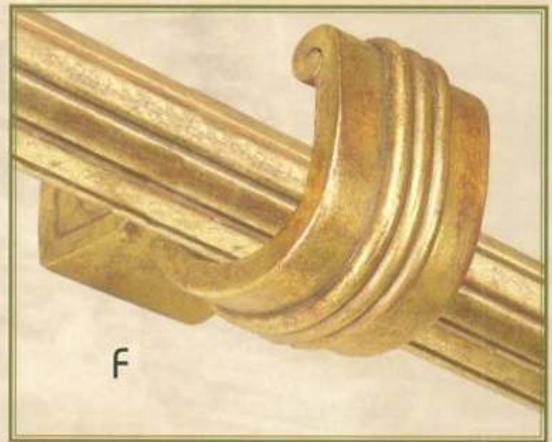

C. CS003
Support Bracket:
Ornamental Design
5" L x 4.75" W
return: 3.5"
finishes: AS, AW, AG, WHT
Shown in AS-Antique Silver

D. CS004
Support Bracket:
Chapman
5.5" L x 3.75" W
return: 3.5"
finishes: AS, AW, AG, WHT
Shown in AG-Gilded Gold

E. CS005
Support Bracket:
Scroll Leaf
6.25" L x 4.75" W
return: 3.5"
finishes: AS, AW, AG, WHT
Shown in AW-Faux Wood

F. CS006
Support Bracket:
Ribbed Design
6" L x 2.75" W
return: 3.5"
finishes: AS, AW, AG, WHT
Shown in AG-Gilded Gold