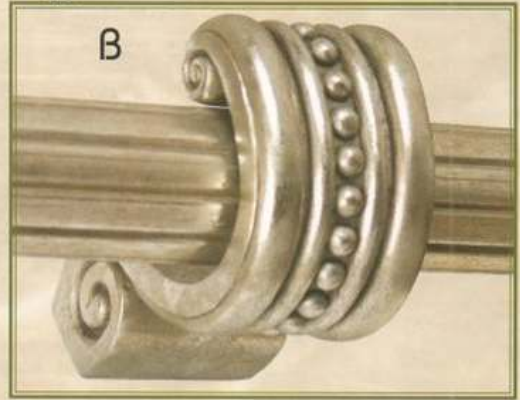

WP301
 2" Smooth Pole 4 Foot
 48" L x 2" Diameter
 Shown in 18 & 25

WP302
 2" Smooth Pole 6 Foot
 72" L x 2" Diameter
 Shown in 18 & 25

WP303
 2" Smooth Pole 8 Foot
 96" L x 2" Diameter
 Shown in 18 & 25

WH007
 Rod Elbow:
 5" L x 2" W
 Shown in 18 & 25

2 Inch Compatible Support Brackets

A. CS001
Support Bracket:
Leaf Design
6.25" L x 4" W
return: 3.5"
finishes: AS, AW, AG, WHT
Shown in AW-Faux Wood

B. CS002
Support Bracket:
Beaded Design
6.25" L x 2.75" W
return: 3.5"
finishes: AS, AW, AG, WHT
Shown in AS-Antique Silver

C. CS003
Support Bracket:
Ornamental Design
5" L x 4.75" W
return: 3.5"
finishes: AS, AW, AG, WHT
Shown in AS-Antique Silver

D. CS004
Support Bracket:
Chapman
5.5" L x 3.75" W
return: 3.5"
finishes: AS, AW, AG, WHT
Shown in AG-Gilded Gold