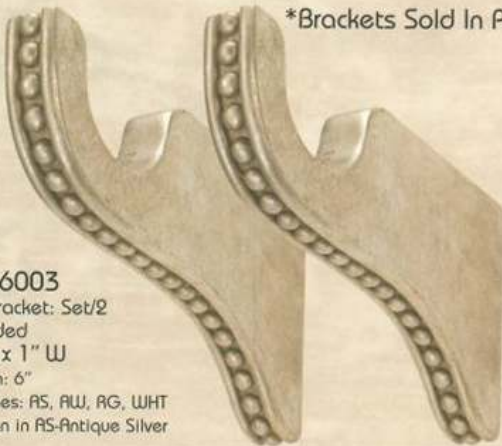

2 Inch Compatible Drapery Brackets & Rings

AS-Antique Silver

AW-Faux Wood

AG-Gilded Gold

WHT-Aged White

17-Black

WB002

2" Bracket: Set/2
Acanthus Leaf
6" L x 1" W
return: 3.5"
finishes: AS, AW, AG, WHT
Shown in AG-Gilded Gold

*Brackets Sold In Pairs

WB6002

2" Bracket: Set/2
Acanthus Leaf
8" L x 1" W
return: 6"
finishes: AS, AW, AG, WHT
Shown in AG-Gilded Gold

WR002

2" Rings: Set/4
Acanthus Leaf
4" Diameter (outer)
finishes: AS, AW, AG, WHT
Shown in AG-Gilded Gold

*Rings Sold In Sets of 4

*Brackets Sold In Pairs

WB6003

2" Bracket: Set/2
Beaded
8" L x 1" W
return: 6"
finishes: AS, AW, AG, WHT
Shown in AS-Antique Silver

WB003

2" Bracket: Set/2
Beaded
6" L x 1" W
return: 3.5"
finishes: AS, AW, AG, WHT, 17
Shown in AS-Antique Silver

WR003

2" Rings: Set/4
Beaded
4" Diameter (outer)
finishes: AS, AW, AG, WHT, 17
Shown in AS-Antique Silver

*Rings Sold In Sets of 4

2 Inch Compatible Drapery Brackets & Rings

AS-Antique Silver

AW-Faux Wood

AG-Gilded Gold