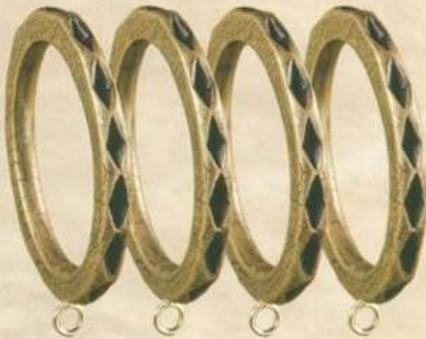

WR009

2" Rings: Set/4
Cabana
4" Diameter (outer)
Shown in 25-Tuscan

*Rings Sold In Sets of 4

Custom Finished 2" Compatible Rings & Brackets

WB011
 2" Bracket: Set/2
 Diamond
 6" L x 1" W
 return: 3.5"
 Shown in 18-Palatial Gold

18 - Palatial Gold

25 - Tuscan

*Brackets Sold In Pairs

WB6011
 2" Bracket: Set/2
 Diamond
 8" L x 1" W
 return: 6"
 Shown in 18-Palatial Gold

WR008
 2" Rings: Set/4
 Diamond
 4" Diameter (outer)
 Shown in 18-Palatial Gold

*Rings Sold In Sets of 4

WB6011
 2" Bracket: Set/2
 Diamond
 8" L x 1" W
 return: 6"
 Shown in 25-Tuscan

WB011
 2" Bracket: Set/2
 Diamond
 6" L x 1" W
 return: 3.5"
 Shown in 25-Tuscan

*Rings Sold In Sets of 4