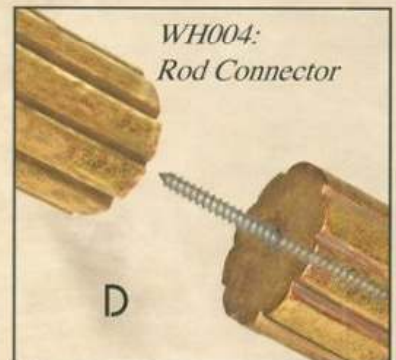

B

WMC-1:
Metal Fabric Clips
Sold in Sets of 4

- C. WH003**
Rod Elbow:
5" L x 2" W
finishes: AS, AW, RG, WHT, 17

C

WH003 is a flexible elbow
joint that can move straight
to a 90 degree angle in either
direction.

- D. WH004**
Rod Connector:
2.5" L

D

WH004:
Rod Connector

- E. WP201**
2" Fluted Pole 4 Foot
48" L x 2" Diameter
finishes: AS, AW, RG, WHT, 17

- F. WP202**
2" Fluted Pole 6 Foot
72" L x 2" Diameter
finishes: AS, AW, RG, WHT, 17