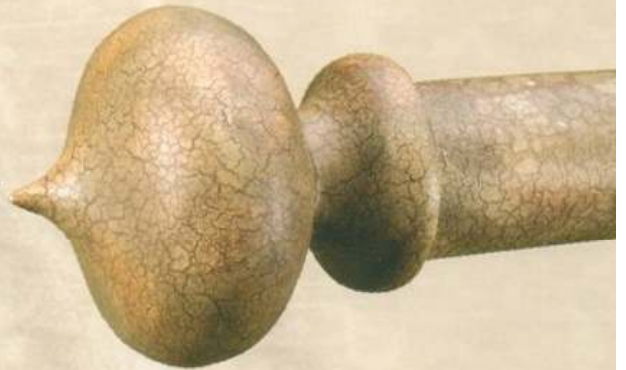

WF130
2" Finial:
Ball Design
4.5" L x 4" W
finishes: 18, 25

SHOWN IN FINISH: 18 - PALATIAL GOLD

SHOWN IN FINISH: 25 - TUSCAN

WF129
2" Finial:
Taj
4.5" L x 4" W
finishes: 18, 25

SHOWN IN FINISH: 18 - PALATIAL GOLD