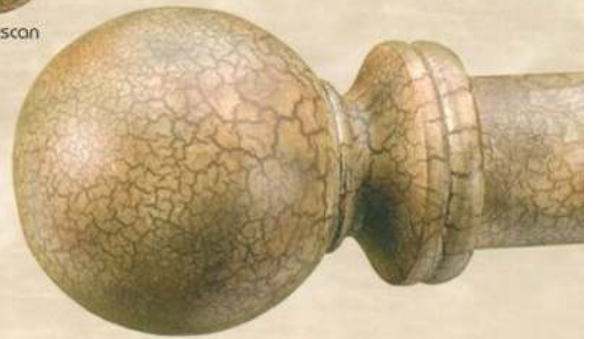

WF130
2" Finial:
Ball Design
4.5" L x 4" W
finishes: 18, 25

SHOWN IN FINISH: 25 - TUSCAN