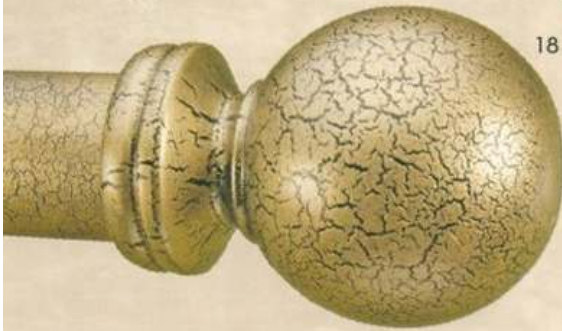

finishes: Only As Shown: RG-Gilded Gold

WF122-RG

2" Finial:

Prince of Wellington

2.5" L x 4" W

finishes: Only As Shown: RG-Gilded Gold

Specialty Designs & Custom Finished 2 Inch Compatible Rod End Finials

18 - Palatial Gold 25 - Tuscan