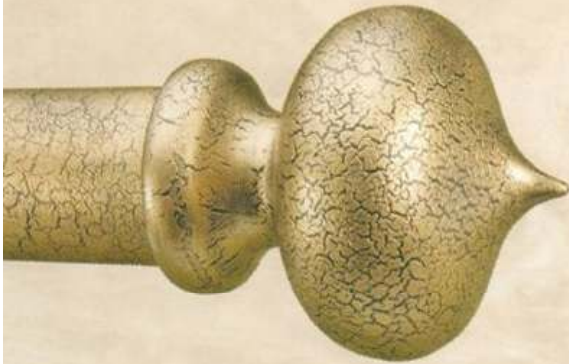

2" Finial:

King Louis XV

8.5" L x 4.5" W

finishes: AS, AW, RG, WHT
Shown in RG-Gilded Gold

WF121-RG

2" Finial:

Anne of Cleves

5.5" L x 5.5" W

finishes: Only As Shown: RG-Gilded Gold

WF122-RG

2" Finial:

Prince of Wellington

2.5" L x 4" W

finishes: Only As Shown: RG-Gilded Gold

Specialty Designs & Custom Finished 2 Inch Compatible Rod End Finials

18 - Palatial Gold 25 - Tuscan

WF130
2" Finial:
Ball Design
4.5" L x 4" W
finishes: 18, 25

SHOWN IN FINISH: 18 - PALATIAL GOLD

SHOWN IN FINISH: 25 - TUSCAN

WF129
2" Finial:
Taj
4.5" L x 4" W
finishes: 18, 25

SHOWN IN FINISH: 18 - PALATIAL GOLD