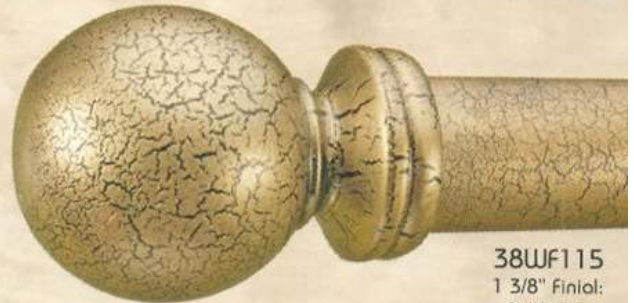

21-Faux Wood Gold

25 - Tuscan

38WF05
1 3/8" Finial:
Bouquet
4.75" L x 2.5" W
finishes: AS, AW, RG, WHT, 21
Shown in AW-faux Wood

38WF04
1 3/8" Finial:
Hobbs
4.5" L x 2.5" W
finishes: AS, AW, RG, WHT, 21
Shown in 21-Faux Wood/Gold

*Finials are sold individually

38WF116
1 3/8" Finial:
Cabana
4" L x 2.5" W
Finishes: 18, & 25
Shown in 18-Palatial Gold

38WH01
1 3/8" End Cap:
Windsor
1" L x 2" W
Finishes: AS, AW, RG, WHT, 17, 18, 21 & 25
Shown in RG-Gilded Gold
Shown in 17-Black

38WF116
1 3/8" Finial:
Cabana
4" L x 2.5" W
Finishes: 18, & 25
Shown in 25-Tuscan

38WF115
1 3/8" Finial:
Ball Design
3.5" L x 2.5" W
Finishes: 18, & 25
Shown in 18-Palatial Gold

38WF115
1 3/8" Finial:
Ball Design
3.5" L x 2.5" W
Finishes: 18, & 25
Shown in 25-Tuscan