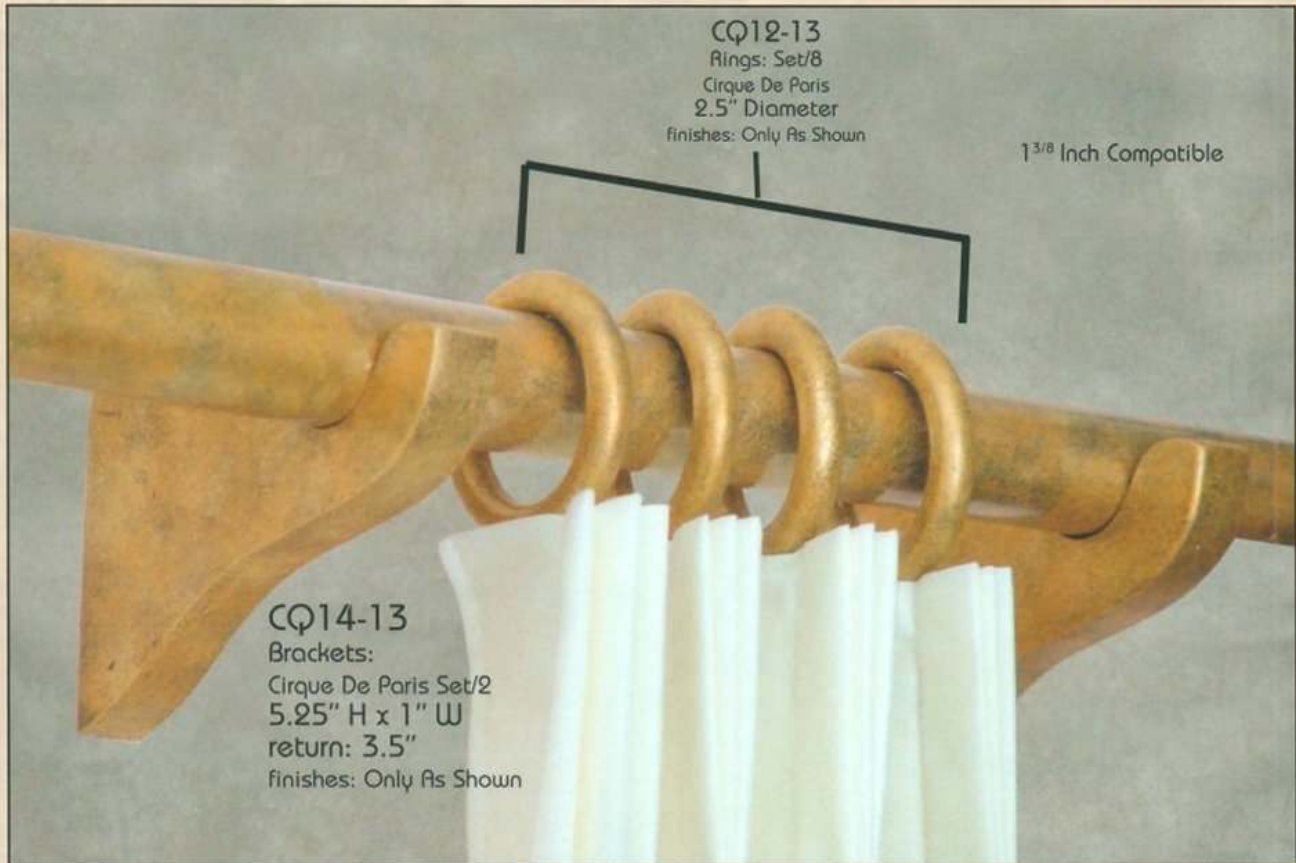

Cirque De Paris

1 3/8 Inch Compatible Drapery Hardware

P5674B
Tieback: Each
Cirque De Paris Purple
4" L x 4" W
finishes: Only As Shown