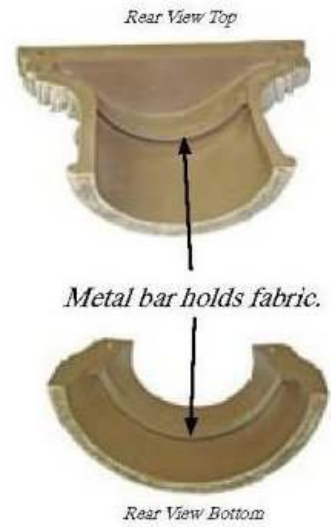

C. WOT03-RG  
Tieback/Plaque:  
Floral Basket  
13" L x 7" W  
extension: 3.5"  
finishes: Only As Shown

D. WOT04-RG  
Tieback/Plaque:  
Floral Scroll  
18.5" L x 6" W  
extension: 3.5"  
finishes: Only As Shown

A

\*Sold as pair

B

C

D

P5638 - 25  
Fabric Column:  
Corinthian

Size Top:  
9" H x 14" W x 8.5" L

Size Bottom  
4.5" H x 10" W x 4.5" D

finishes: As Shown  
\* Fabric NOT Included

Rear View Top

Metal bar holds fabric.

Rear View Bottom

Tuscan Crackle Finish

P5585

Sconce:

Cirque De Paris