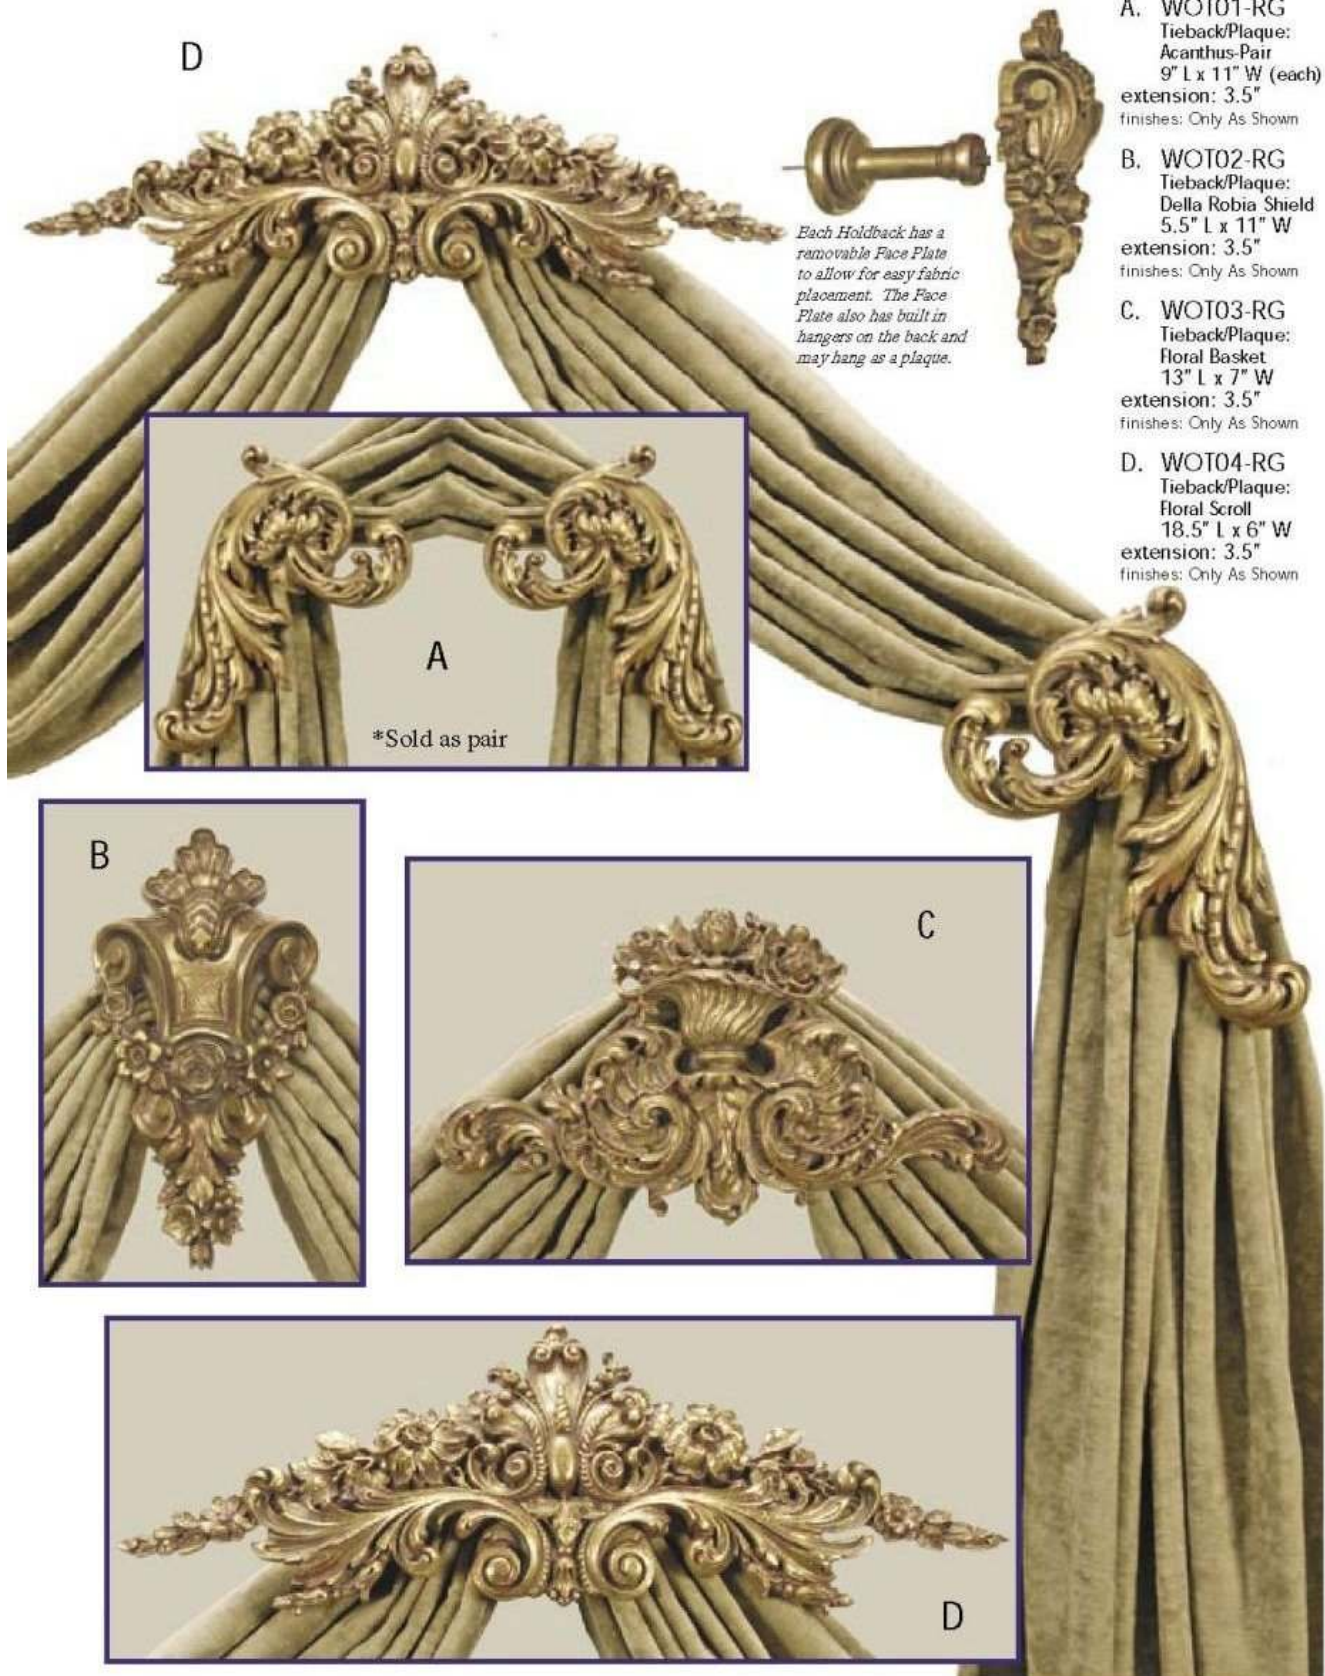

AS-Antique Silver

AW-Faux Wood

RG-Gilded Gold

WHT-Aged White

D

*Each Holdback has a removable Face Plate to allow for easy fabric placement. The Face Plate also has built in hangers on the back and may hang as a plaque.*

A. WOT01-RG  
Tieback/Plaque:  
Acanthus-Pair  
9" L x 11" W (each)  
extension: 3.5"  
finishes: Only As Shown

B. WOT02-RG  
Tieback/Plaque:  
Della Robia Shield  
5.5" L x 11" W  
extension: 3.5"  
finishes: Only As Shown

A

\*Sold as pair

B

C

D

P5638 - 25  
Fabric Column:  
Corinthian

Size Top:  
9" H x 14" W x 8.5" L

Size Bottom  
4.5" H x 10" W x 4.5" D

8" H x 7" W x 4.5" D

finishes: Only As Shown