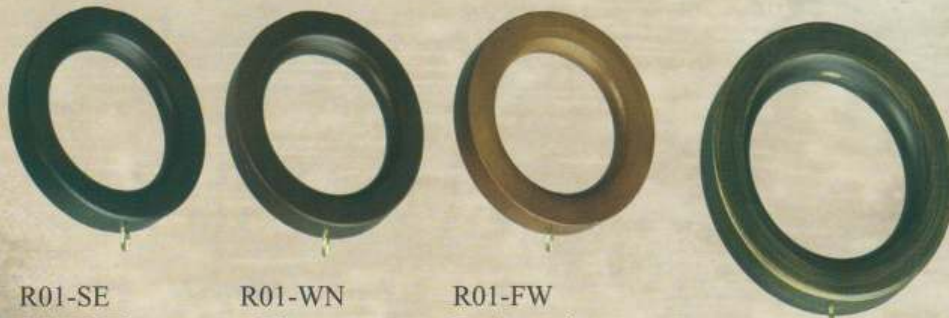

B02W3-WN
3.5" Return
Walnut

B02W3-FW
3.5" Return
Fruitwood

B02W6-SE
6" Return
SOHO Ebony

B02W6-WN
6" Return
Walnut

B02W6-FW
6" Return
Fruitwood

R01-SE
SOHO Ebony

R01-WN
Walnut

R01-FW
Fruitwood

R01-UB
Flat Edge Drapery Ring
Urban Bronze
Size: 3.25" Diameter x 0.5" W
Inner Diameter 2.25"
Sold in Set of 4

FLAT EDGE drapery rings.
(R01) This modern design
for drapery rings will surely
enhance the showcase value of
any drapery installation.
Sold in Set of 4