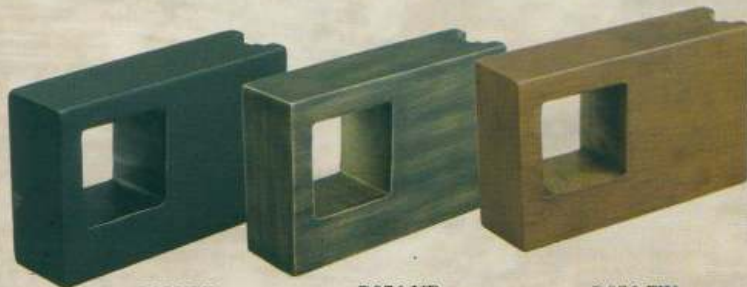

B076-SE
Quad Bracket
1^{3/8} Inch Compatible
3.5" Return
SOHO Ebony

B076-UB
Quad Bracket
1^{3/8} Inch Compatible
3.5" Return
Urban Bronze

B076-FW
Quad Bracket
1^{3/8} Inch Compatible
3.5" Return
Fruitwood