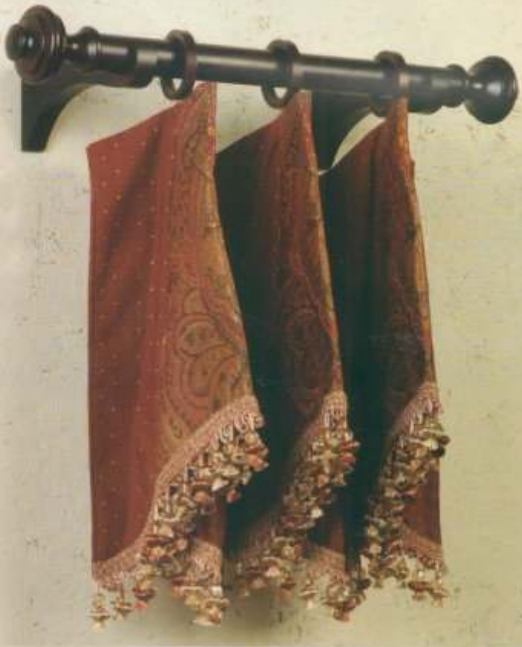

1³/₈ Inch Compatible Finials