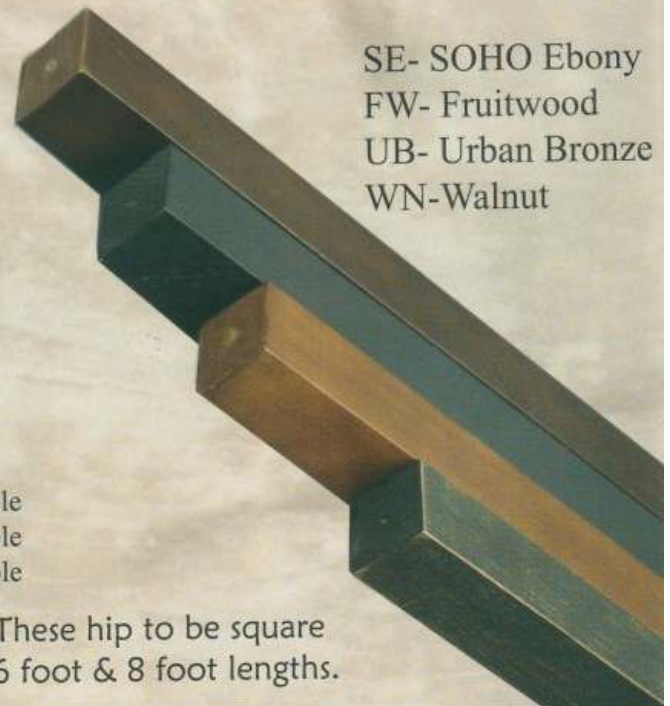

(F016) 1^{3/8} inch Compatible GALO finial: This versatile finial has a contemporary twist when used with the 1^{3/8} inch Compatible QUAD drapery rods.

SQP4- 4 Foot Pole 1^{3/8} Inch Compatible
SQP6- 6 Foot Pole 1^{3/8} Inch Compatible
SQP8- 8 Foot Pole 1^{3/8} Inch Compatible

(SQP) 1^{3/8} inch Compatible QUAD rods: These hip to be square innovative QUAD rods come in 4 foot, 6 foot & 8 foot lengths.