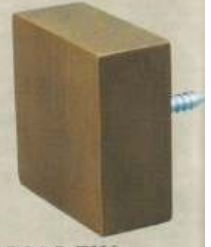

**B076-SE**  
Quad Bracket  
1<sup>3/8</sup> Inch Compatible  
3.5" Return  
SOHO Ebony

**B076-UB**  
Quad Bracket  
1<sup>3/8</sup> Inch Compatible  
3.5" Return  
Urban Bronze

**B076-FW**  
Quad Bracket  
1<sup>3/8</sup> Inch Compatible  
3.5" Return  
Fruitwood

1<sup>3/8</sup> Inch Compatible QUAD Finials & Rods

F015-WN  
1<sup>3/8</sup> Inch Compatible  
Quad Endcap  
Walnut  
Size: 1" L x 2" H x 2" W

F015-UB  
1<sup>3/8</sup> Inch Compatible  
Urban Bronze

F015-SE  
1<sup>3/8</sup> Inch Compatible  
SOHO Ebony