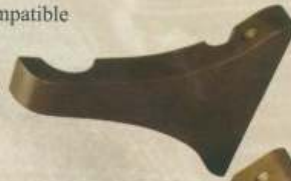

CB2026-FW
1^{3/8} Inch Compatible
6" Return
Fruitwood