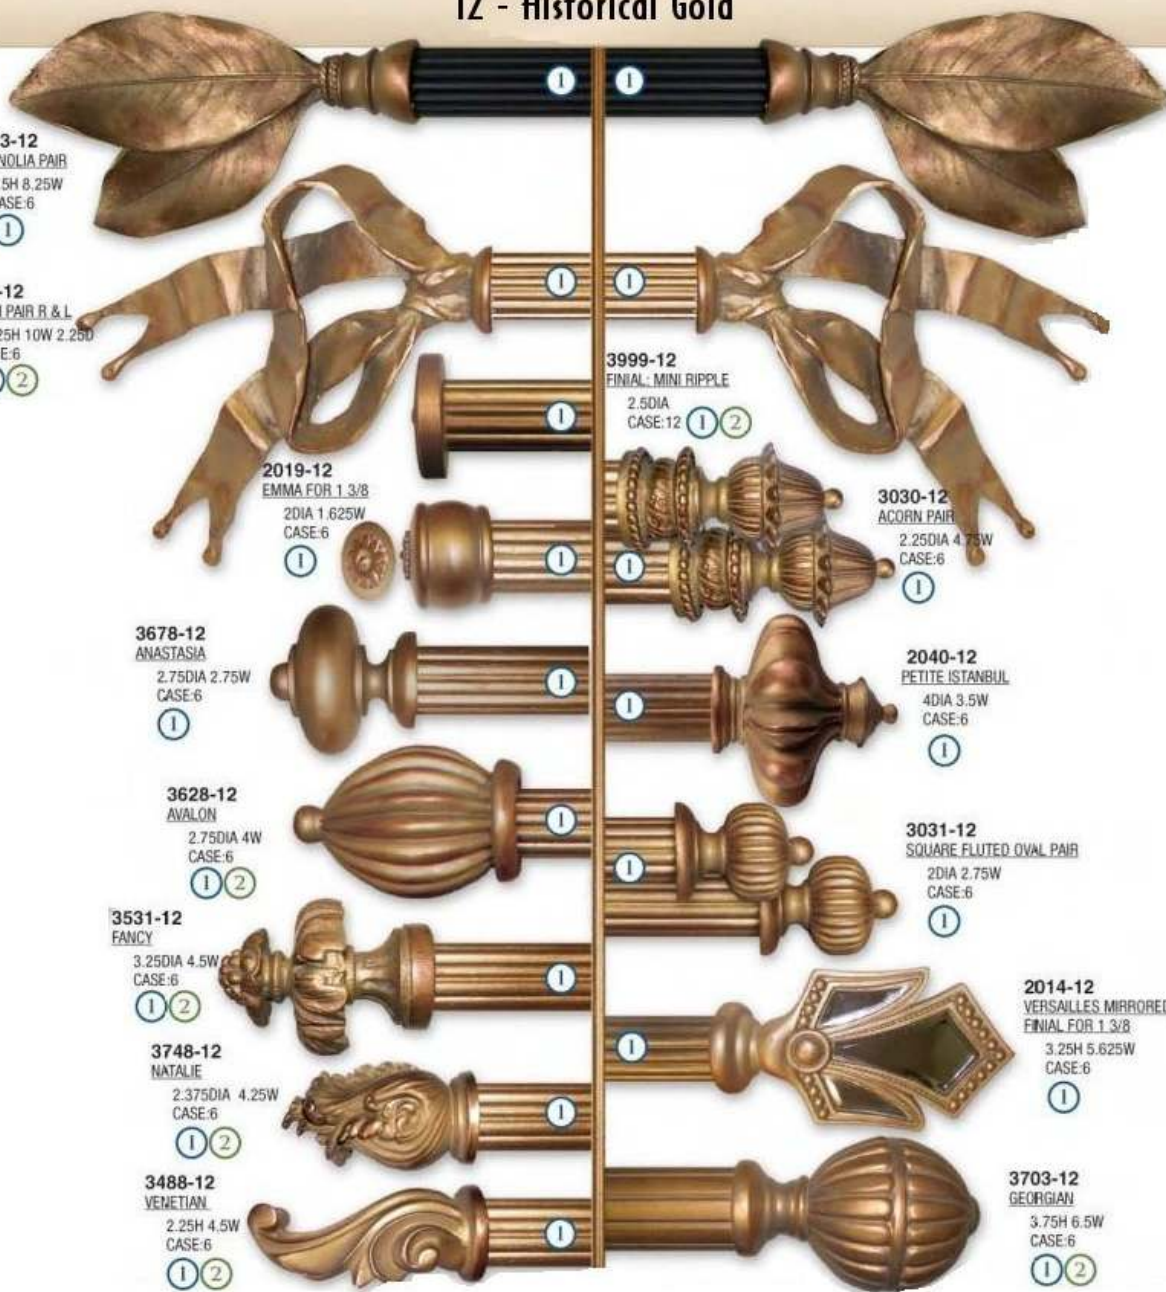

12 - Historical Gold

2033-12
MAGNOLIA PAIR
4.5H 8.25W
CASE:6
①

3851-12
RIBBON PAIR R & L
11.25H 10W 2.25D
CASE:6
① ②

2019-12
EMMA FOR 1 3/8
2DIA 1.625W
CASE:6
①

3999-12
FINIAL: MINI RIPPLE
2.5DIA
CASE:12
① ②

3030-12
ACORN PAIR
2.25DIA 4.75W
CASE:6
①

3678-12
ANASTASIA
2.75DIA 2.75W
CASE:6
①

2040-12
PETITE ISTANBUL
4DIA 3.5W
CASE:6
①

3628-12
AVALON
2.75DIA 4W
CASE:6
① ②

3031-12
SQUARE FLUTED OVAL PAIR
2DIA 2.75W
CASE:6
①

3531-12
FANCY
3.25DIA 4.5W
CASE:6
① ②

2014-12
VERSAILLES MIRROR
FINIAL FOR 1 3/8
3.25H 5.625W
CASE:6
①

3748-12
NATALIE
2.375DIA 4.25W
CASE:6
① ②

3488-12
VENETIAN
2.25H 4.5W
CASE:6
① ②

3703-12
GEORGIAN
3.75H 6.5W
CASE:6
① ②