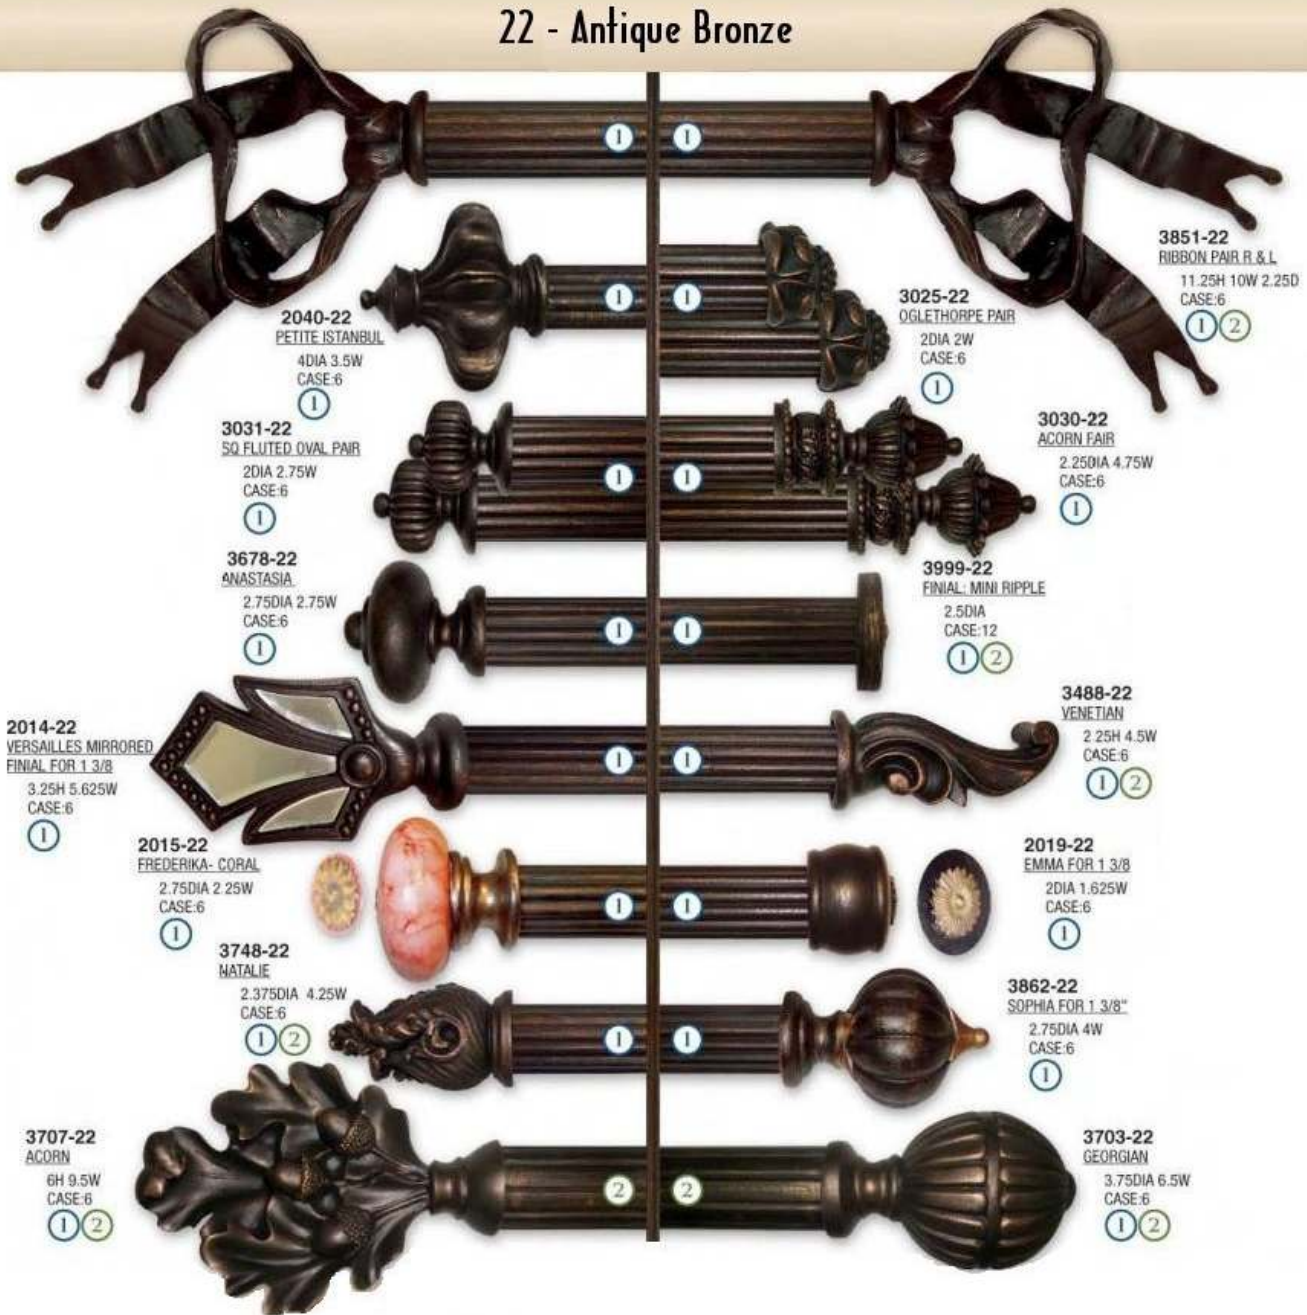

22 - Antique Bronze

2040-22
PETITE ISTANBUL
4DIA 3.5W
CASE:6

3031-22
SQ FLUTED OVAL PAIR
2DIA 2.75W
CASE:6

3678-22
ANASTASIA
2.75DIA 2.75W
CASE:6

2014-22
VERSAILLES MIRRORED
FINIAL FOR 1 3/8
3.25H 5.625W
CASE:6

2015-22
FREDERIKA- CORAL
2.75DIA 2.25W
CASE:6

3748-22
MATALIE
2.375DIA 4.25W
CASE:6

3707-22
ACORN
6H 9.5W
CASE:6

3025-22
OGLETHORPE PAIR
2DIA 2W
CASE:6

3030-22
ACORN PAIR
2.25DIA 4.75W
CASE:6

3999-22
FINIAL- MINI RIPPLE
2.5DIA
CASE:12

3488-22
VENETIAN
2.25H 4.5W
CASE:6

2019-22
EMMA FOR 1 3/8
2DIA 1.625W
CASE:6

3862-22
SOPHIA FOR 1 3/8"
2.75DIA 4W
CASE:6

3703-22
GEORGIAN
3.75DIA 6.5W
CASE:6

3851-22
RIBBON PAIR R & L
11.25H 10W 2.25D
CASE:6