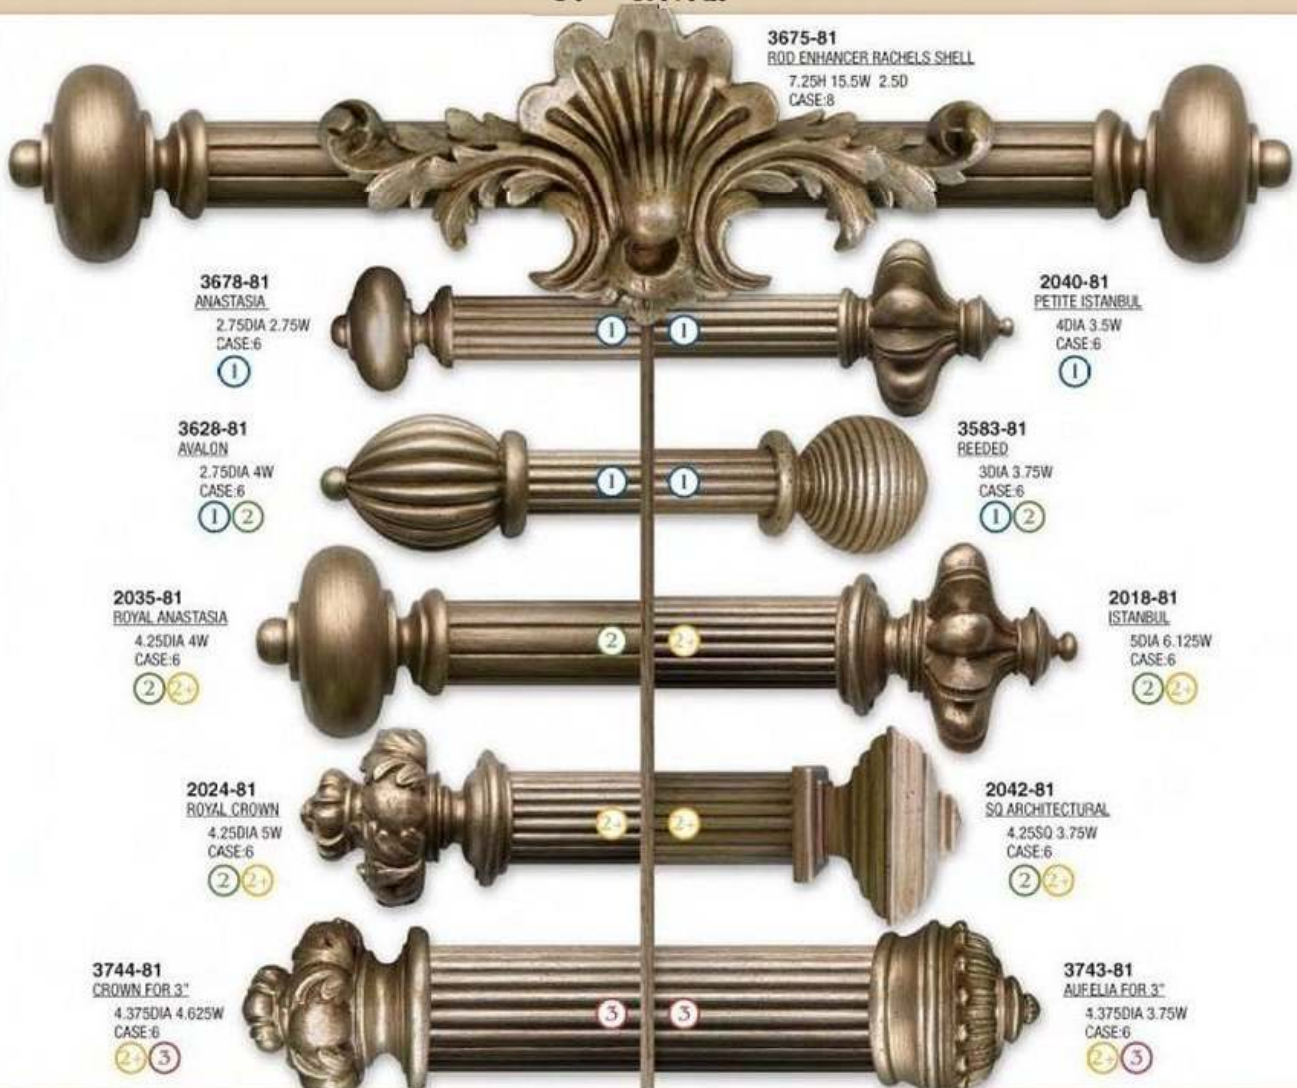

81 - Cristal

3675-81
ROD ENHANCER RACHELS SHELL
7.25H 15.5W 2.5D
CASE:8

3678-81
ANASTASIA
2.75DIA 2.75W
CASE:6
①

2040-81
PETITE ISTANBUL
4DIA 3.5W
CASE:6
①

3628-81
AVALON
2.75DIA 4W
CASE:6
① ②

3583-81
REDED
3DIA 3.75W
CASE:6
① ②

2035-81
ROYAL ANASTASIA
4.25DIA 4W
CASE:6
② ②+

2018-81
ISTANBUL
5DIA 6.125W
CASE:6
② ②+

2024-81
ROYAL CROWN
4.25DIA 5W
CASE:6
② ②+

2042-81
SQ ARCHITECTURAL
4.25SQ 3.75W
CASE:6
② ②+

3744-81
CROWN FOR 3"
4.375DIA 4.625W
CASE:6
②+ ③

3743-81
AUFELJA FOR 3"
4.375DIA 3.75W
CASE:6
②+ ③