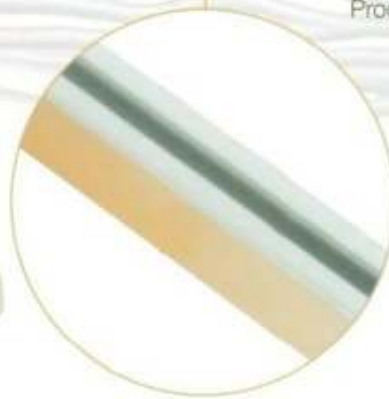

ANTIQUE WHITE / BROWN
Product #: KD 1004

ANTIQUE BLACK / BROWN
Product #: KD1005

Product #: KD1023

TRAVERSE ROD
Product #: KD1006

Product #: KD 1001
L: 4" | H: 2-3/4"

Product #: KD 1002
L: 2" | H: 3-1/4"

Product #: KD 1003
L: 2"

Product #: KD 1018 (small)
L: 4"

Product #: KD 1019 (large)
L: 6"

Product #: KD 1020

Product #: KD 1021

Product #: KD 1022