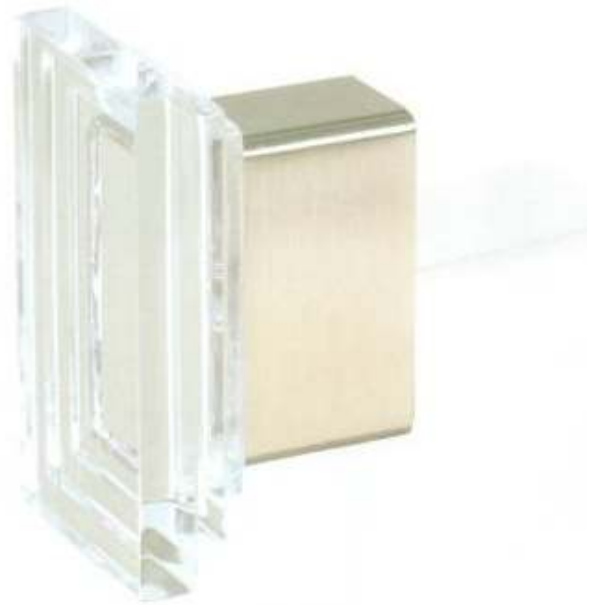

ANTIQUE WHITE / BROWN
Product #: KD 1004

ANTIQUE BLACK / BROWN
Product #: KD1005

Product #: KD1023

TRAVERSE ROD
Product #: KD1006

Product #: KD 1001
L: 4" | H: 2-3/4"

Product #: KD 1002
L: 2" | H: 3-1/4"

Product #: KD 1003
L: 2"

Product #: KD 1018 (small)
L: 4"

Product #: KD 1019 (large)
L: 6"

Product #: KD 1020

Product #: KD 1021

Product #: KD 1022