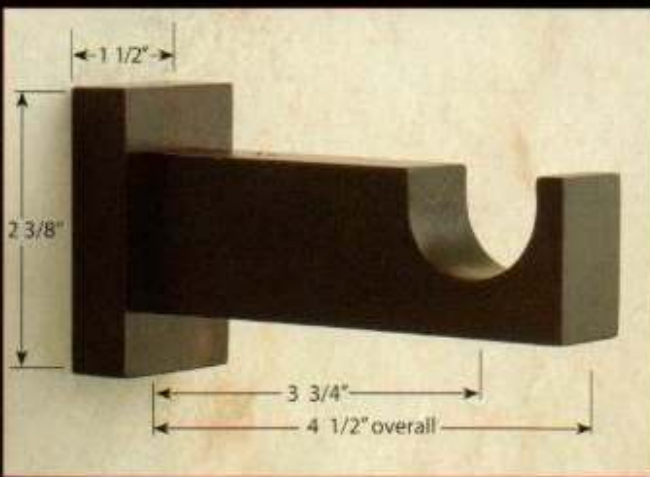

DTX07/STL

DTX03/TOR

DTX04/BWD

DTX12/STL

1 1/8" Accessories

DTX42/STL 6 1/4" Double Steel Bracket

DTX51/STL Adjustable Steel Elbow

DTX41/STL 3 3/4" Single Steel Bracket

DTX31/STL 1 1/2" I.D. Steel Ring

DTX30/BWD 1 3/8" I.D. Beechwood

DTX40/BWD 3 3/4" Single Beechwood Bracket

DTX20/STL 4 Ft. Steel Rod 1 1/8" Dia.
DTX21/STL 8 Ft. Steel Rod 1 1/8" Dia.

DTX52 Steel Rod Splice Connector