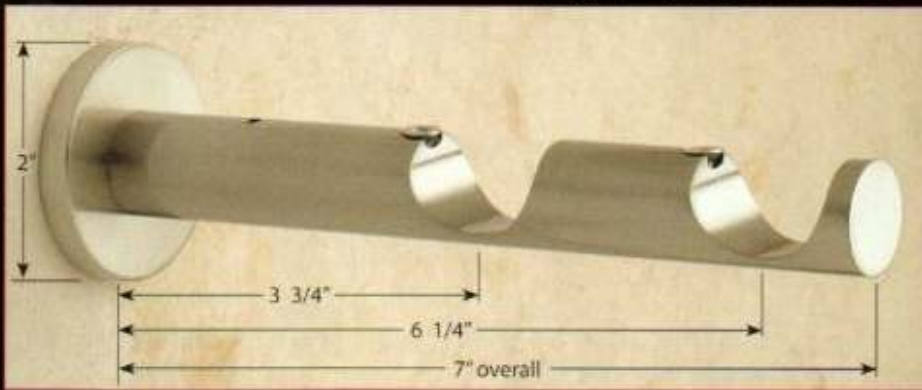

DTX07/STL

DTX03/TOR

DTX04/BWD

DTX12/STL

1 1/8" Accessories

DTX42/STL 6 1/4" Double Steel Bracket

DTX51/STL Adjustable Steel Elbow

DTX41/STL 3 3/4" Single Steel Bracket

DTX31/STL 1 1/2" I.D. Steel Ring

DTX30/BWD 1 3/8" I.D. Beechwood

DTX40/BWD 3 3/4" Single Beechwood Bracket

DTX20/STL 4 Ft. Steel Rod 1 1/8" Dia.
DTX21/STL 8 Ft. Steel Rod 1 1/8" Dia.

DTX52 Steel Rod Splice Connector