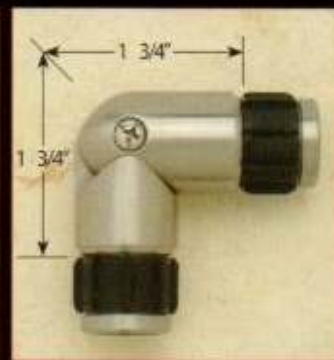

DTX07/STL

DTX03/TOR

DTX04/BWD

DTX12/STL

1 1/8" Accessories

DTX42/STL 6 1/4" Double Steel Bracket

DTX51/STL Adjustable Steel Elbow

DTX41/STL 3 3/4" Single Steel Bracket

DTX31/STL 1 1/2" I.D. Steel Ring

DTX30/BWD 1 3/8" I.D. Beechwood

DTX40/BWD 3 3/4" Single Beechwood Bracket

DTX20/STL 4 Ft. Steel Rod 1 1/8" Dia.
DTX21/STL 8 Ft. Steel Rod 1 1/8" Dia.

DTX52 Steel Rod Splice Connector