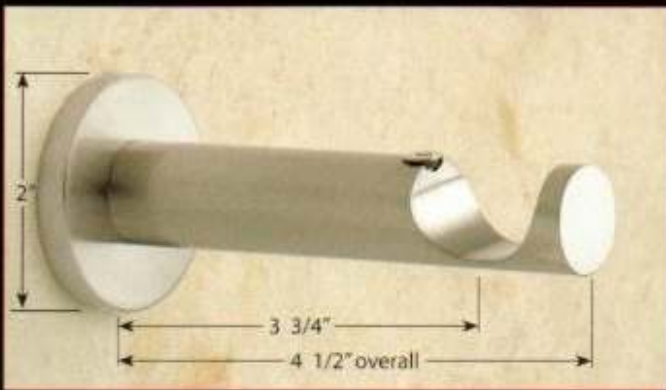

DTX07/STL

DTX03/TOR

DTX04/BWD

DTX12/STL

1 1/8" Accessories

DTX42/STL 6 1/4" Double Steel Bracket

DTX51/STL Adjustable Steel Elbow

DTX41/STL 3 3/4" Single Steel Bracket

DTX31/STL 1 1/2" I.D. Steel Ring

DTX30/BWD 1 3/8" I.D. Beechwood

DTX40/BWD 3 3/4" Single Beechwood Bracket

DTX20/STL 4 Ft. Steel Rod 1 1/8" Dia.
DTX21/STL 8 Ft. Steel Rod 1 1/8" Dia.

DTX52 Steel Rod Splice Connector