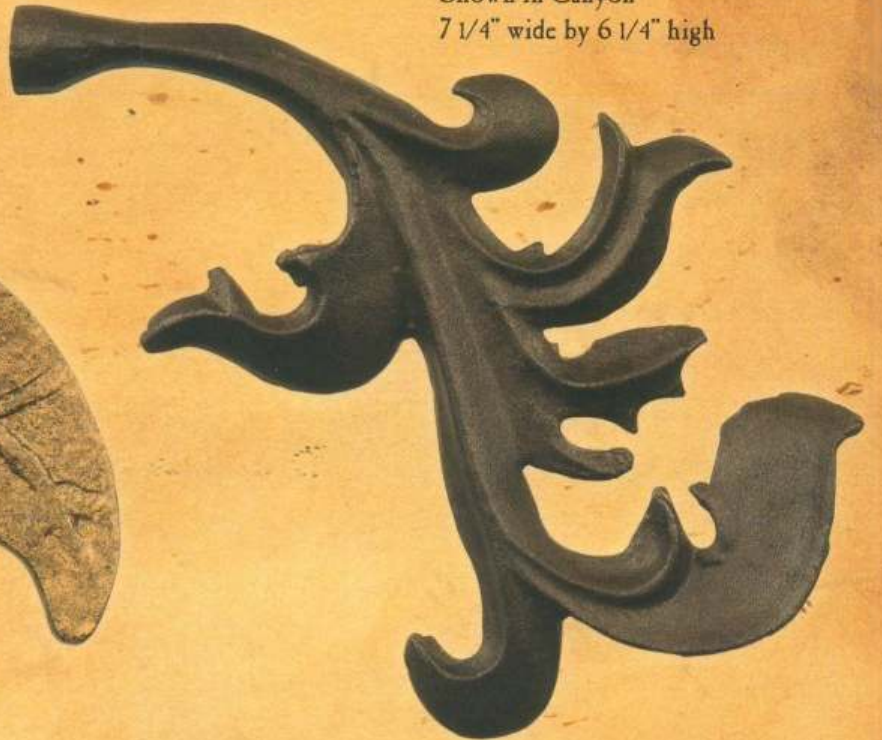

2" DEW DROP - 040221
Shown in Forge
3 3/4" wide by 4 1/2" high

TRIPLE SCROLL (large) - 040241
Shown in Rustic
8" wide by 6 1/2" high

EQUINOX - 040220
Shown in Coal
3 1/2" wide by 4 1/2" high

OAKWOOD - 040208
Shown in Crown
5 1/8" wide by 4 1/8" high

ESPERANZA - 040238
Shown in Frost
7" wide by 9" high

AMOUR - 040212
Shown in Rustic
5 5/8" wide by 4 3/8" high

BIMINI - 040244
Shown in Manchester
6 3/4" wide by 5 1/2" high

ETERNITY - 040246
Shown in Earth
6 1/2" wide by 5 1/2" high

WEeping LEAF - 040232

Shown in Canyon

7 1/4" wide by 6 1/4" high

BOCA - 040225

Shown in Manchester

6 3/4" wide by 5 1/2" high

SWAYING LEAF - 040207

Shown in Earth